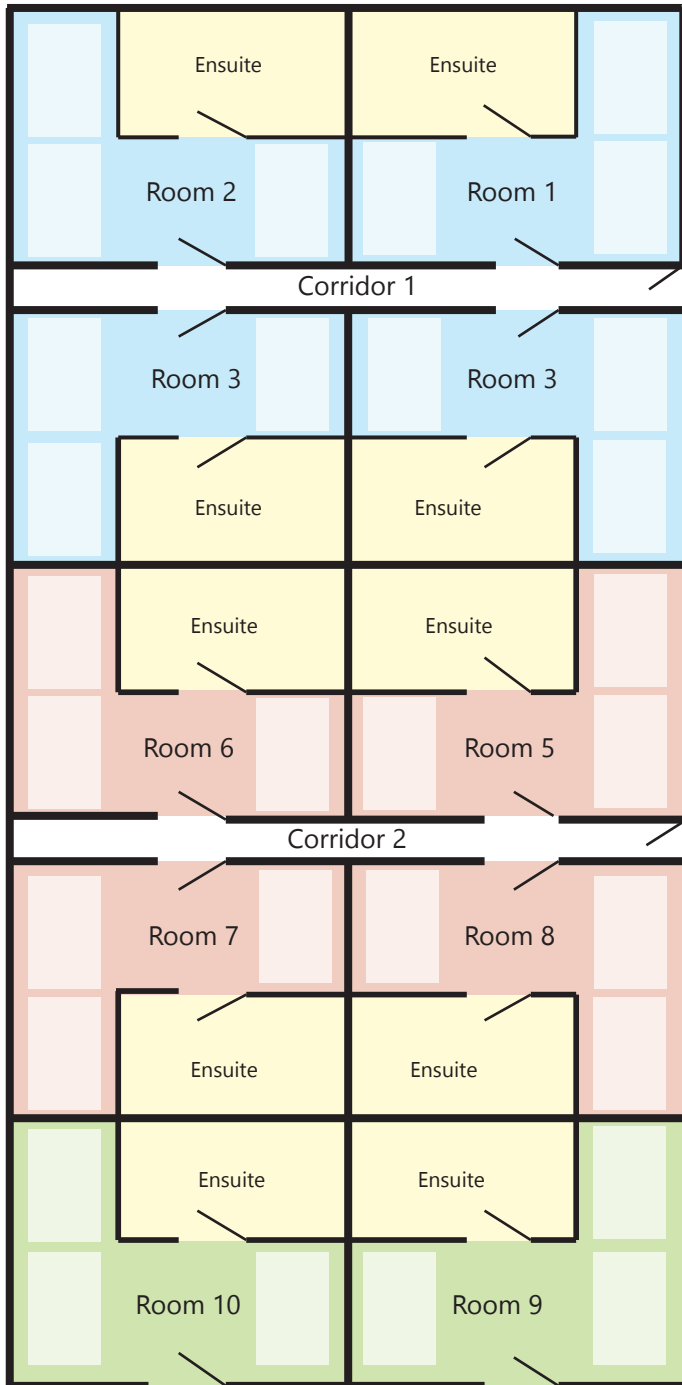

Dormitory Floor Plan

At Oakwood we have 10 rooms sleeping 6 people each (three bunk beds in each room)

We advise separate male and female corridors

Please note:
Groups of less than 40 people will not have access to rooms 9 & 10, unless by prior agreement